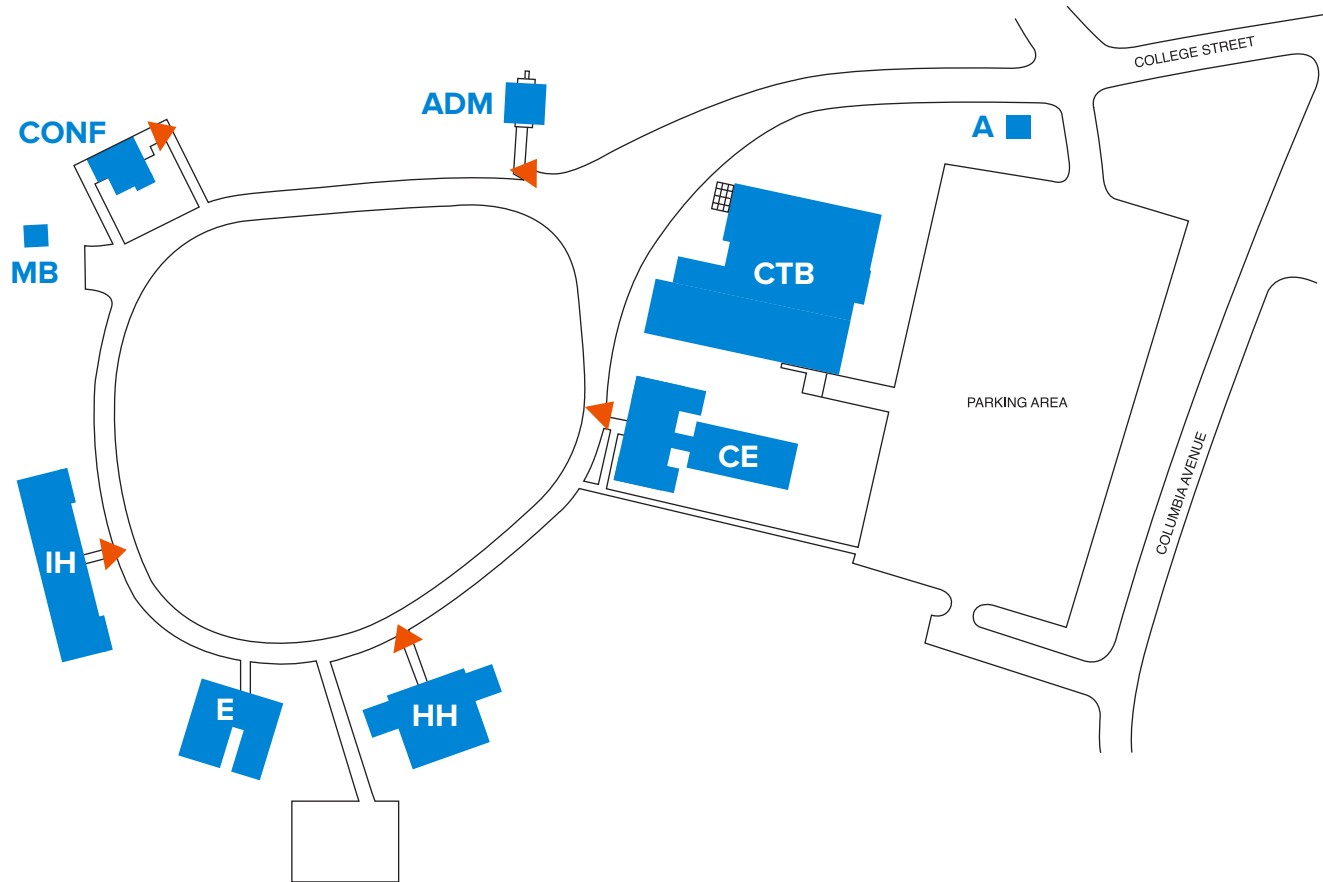

BUILDING LOCATION MAP HARBISON CAMPUS

7300 College Street
Irmo, SC 29063

Building Legend Harbison Campus

- A - Guard Station
 - ADM - Administration
 - CONF - Conference Center
 - IH - Irmo Hall
 - E - Storage
 - HH - Harbison Hall
 - CE - Continuing Education Center
 - MB - Maintenance Building
 - CTB - Classroom and Theatre Building
- ▲ Curb access ramps for students with disabilities