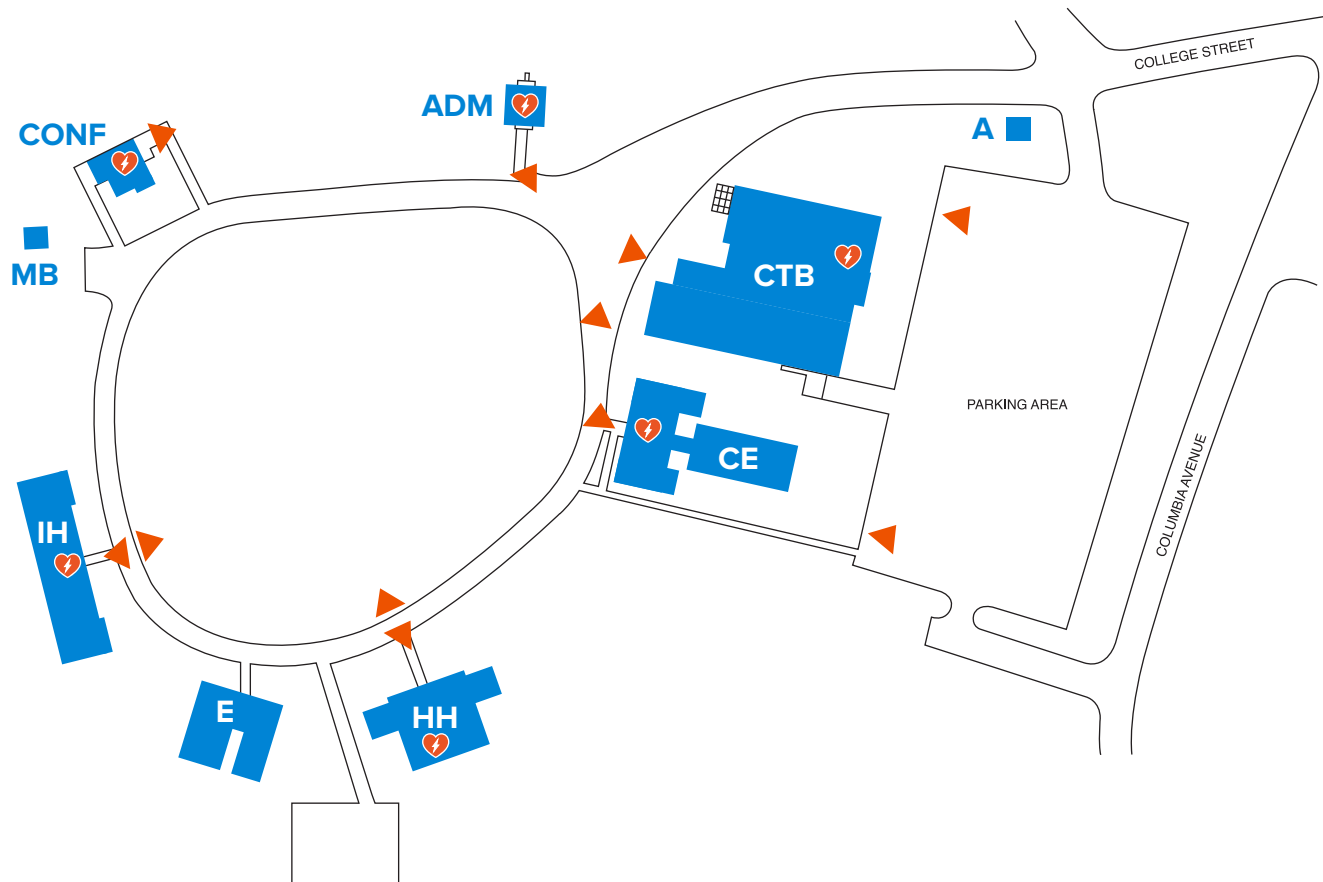

# BUILDING LOCATION MAP HARBISON CAMPUS

7300 College Street  
Irmo, SC 29063

## Building Legend Harbison Campus

- A - Guard Station
  - ADM - Administration
  - CONF - Conference Center
  - IH - Irmo Hall
  - E - Storage
  - HH - Harbison Hall
  - CE - Continuing Education Center
  - MB - Maintenance Building
  - CTB - Classroom and Theatre Building
- ▲ Curb access ramps for students with disabilities
- ♥ AED Location